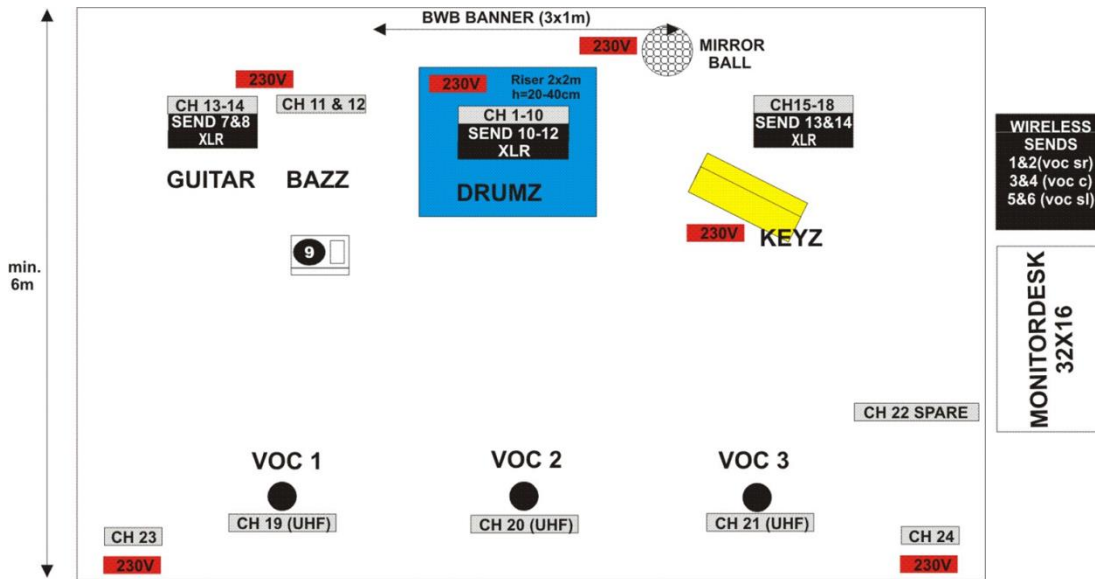

BOOGIE WONDERBAND

STAGE-PLOT + CHANNEL-LIST

CHANNELS FOH	MIC/DI	INS FOH	MON	INS MON	STAND	SUB FOH	VCA FOH
1	kick	Audix D6 / Shure B52	gate	X	gate	short boom	1
2	snare top	B87 / B57	comp	X		short boom	1
3	snare bottom	E604		X		clamp	1
4	hh	KM184 / AE3000		X		short boom	1
5	tom	EV ND468 / E604	gate	X	gate	clamp	1
6	floor	EV ND468 / E604	gate	X	gate	clamp	1
7	oh sr	KM184 / AE3000		X		clamp or lb	1
8	oh sl	KM184 / AE3000		X		clamp or lb	1
9	SPDS L	DI BSS / LDI / Palmer		X			2
10	SPDS R	DI BSS / LDI / Palmer		X			2
11	bass	Active DI BSS / LDI	comp	X			3
12	bass	Shure SM58	comp	X			3
13	guit	SM57		X		short boom	4
14	guit	MD409 / BF509 / E609		X		short boom	4
15	keys 1 L	DI BSS / LDI / Palmer		X			5
16	keys 1 R	DI BSS / LDI / Palmer		X			5
17	keys 2 L	DI BSS / LDI / Palmer		X			6
18	keys 2 R	DI BSS / LDI / Palmer		X			6
19	vocal SR (Suz)	Shure B58 UHF (no alternatives!)	comp	X		our stand	1&2 7
20	vocal center (Tom)	Shure B58 UHF (no alternatives!)	comp	X		our stand	1&2 7
21	vocal SL (Wen)	Shure B58 UHF (no alternatives!)	comp	X		our stand	1&2 7
22	vocal spare	Shure B58 UHF (no alternatives!)	comp	X		round base	1&2 7
23	ambience	AE3000		X			
24	ambience	AE3000		X			
25	talkback	B58	VIA AUX TO MON. DESK				
26							
ST1	TC D2 / 2290						8
ST2	SPX						
ST3	PCM						8
ST4	Ipod	Your mini jack cable					
sub 1			comp				
sub 2			comp				